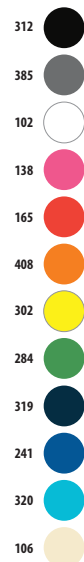

## SOL'S AUSTIN 04089

Borsa shopper

TNT 80  
100% polipropilene

misure - 40 x 40 cm

tinta unita